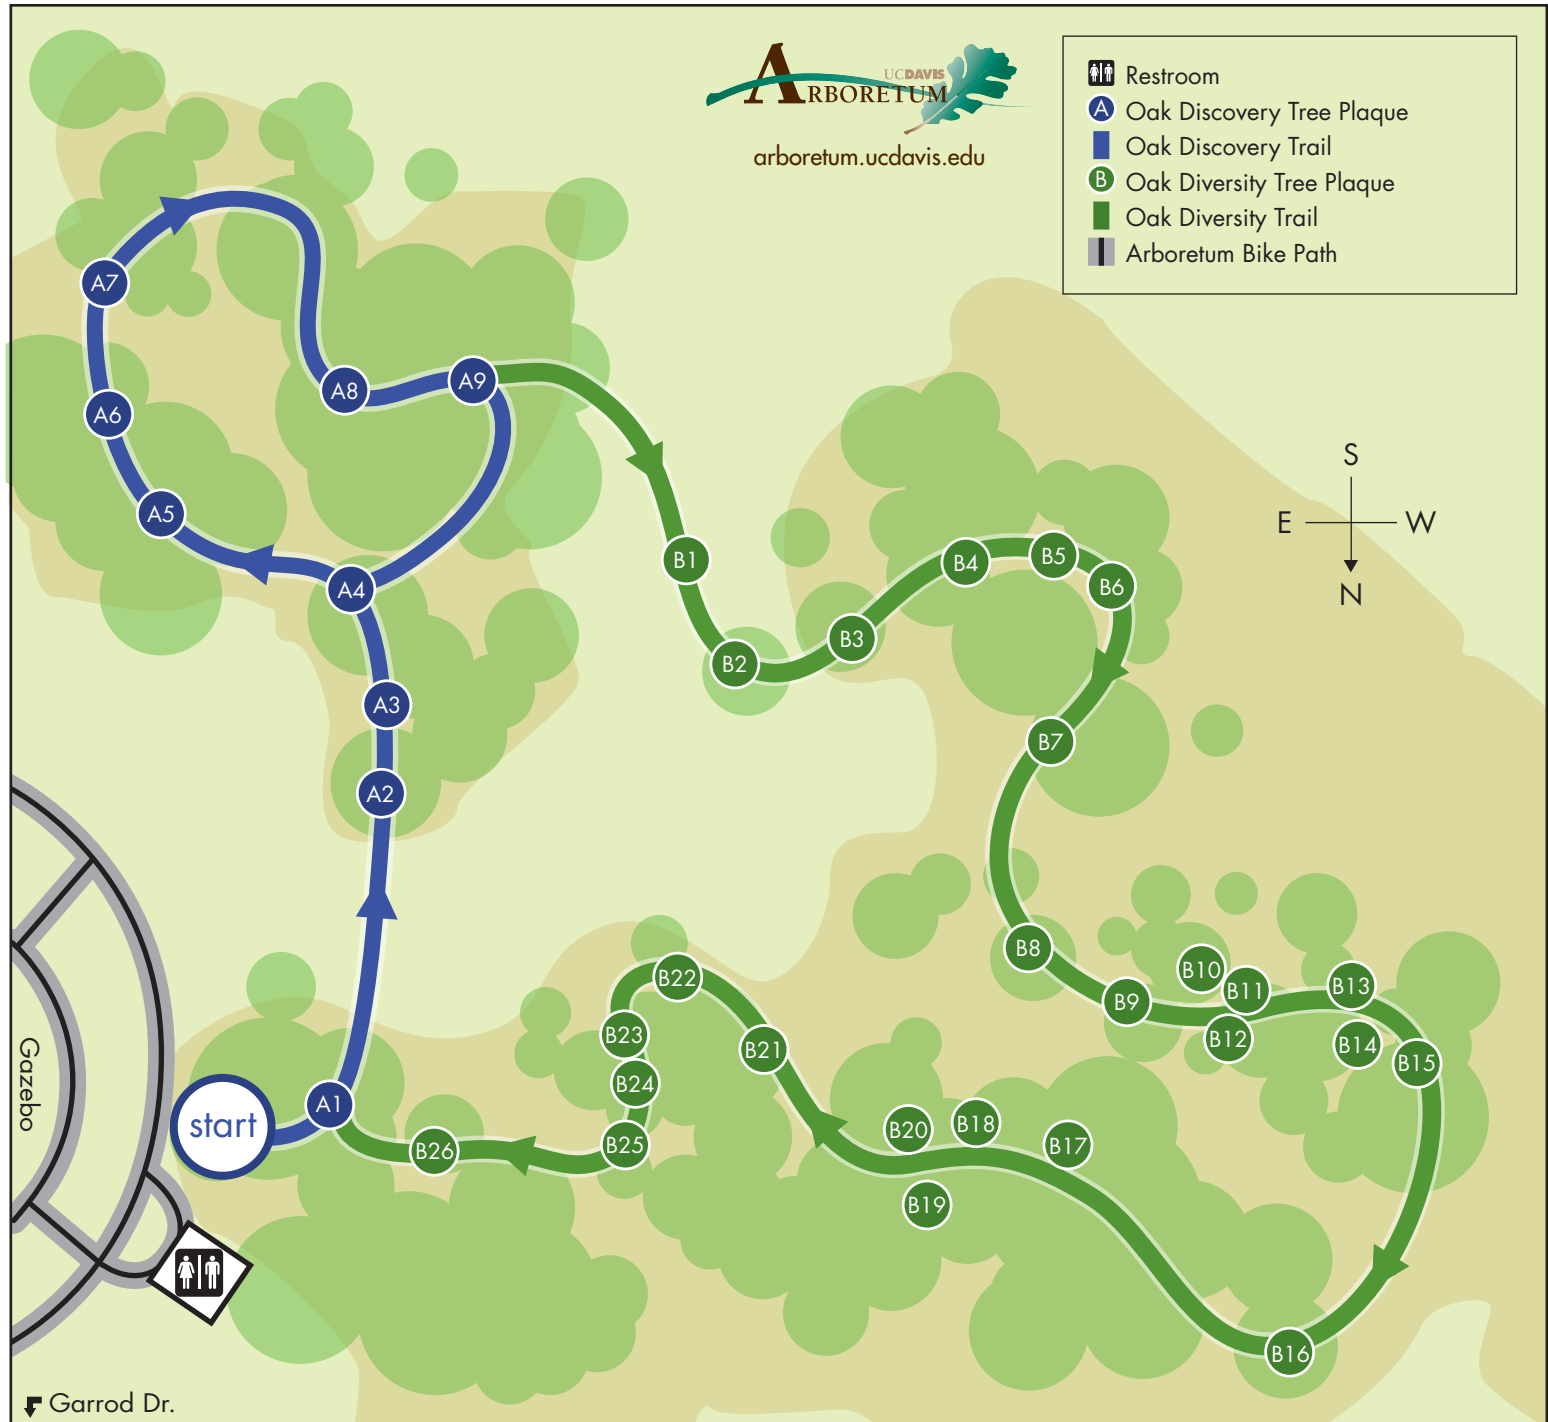

Shields Oak Grove

Visitor's Map

Oak Discovery Trail

- A1 Persian Oak
- A2 White Oak
- A3 Chinkapin Oak
- A4 Dwarf Chinkapin Oak
- A5 Bur Oak
- A6 English Oak
- A7 Sand Post Oak
- A8 Persian Oak
- A9 Bur Oak

Oak Diversity Trail

- B1 Texas Red Oak
- B2 Texas Live Oak
- B3 Chisos Red Oak
- B4 Blue Oak
- B5 Vasey Shin Oak
- B6 Gray Oak
- B7 Mesa Oak
- B8 Encino Blanco
- B9 Encino Chicharron
- B10 Netleaf Oak
- B11 Encino de Chalma
- B12 Encino Tesmol
- B13 Cozahuatl
- B14 Encino Tesmolillo
- B15 Macedonian Oak
- B16 Turkish Oak
- B17 Southern Coast Live Oak
- B18 Cork Oak
- B19 Palestine Oak
- B20 Brandegee Oak
- B21 Holly Oak
- B22 Portuguese Oak
- B23 Oak of Tabor
- B24 Kermes Oak
- B25 Island Oak
- B26 Coast Live Oak

↑ HWY 80

↓ Veterinary Medical Center

↙ Garrod Dr.